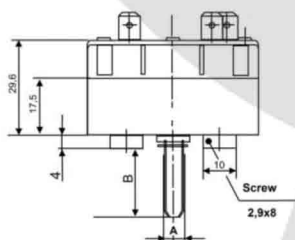

120 minute, 4 vertical contacts,
mounted with two screws M4

Applications: *Battery chargers, ultrasonic cleaners, saunas, tanning beds, medical equipment, dryers, small appliances, and food service equipment.

Standard Features: * max 16 A (active power) and 3 A (for reactive (inductive) power) – 240 V
* max 10 A (active power) 2 A (for reactive (inductive) power) – 400 V
* ¼ HP 120/250 Vac 60Hz
* ambient temperature 125 °C

Certificates: * VDE, ENEC, CSA, UL

Va=8 1/2