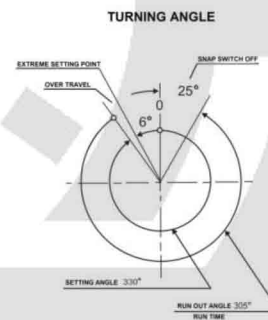

120 minute, 4 vertical contacts,
mounted with two screws M4

Applications: *Battery chargers, ultrasonic cleaners, saunas, tanning beds, medical equipment, dryers, small appliances, and food service equipment.

Standard Features: * max 16 A (active power) and 3 A (for reactive (inductive) power) – 240 V
* max 10 A (active power) 2 A (for reactive (inductive) power) – 400 V
* ¼ HP 120/250 Vac 60Hz
* ambient temperature 125 °C

Certificates: * VDE, ENEC, CSA, UL

Va=8 1/2