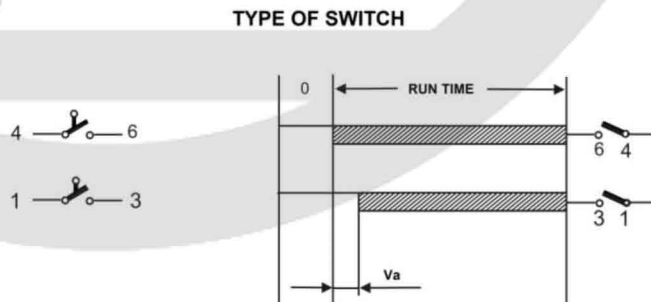

120 minute, 4 vertical contacts,
mounted with two screws M4

Applications: *Battery chargers, ultrasonic cleaners, saunas, tanning beds, medical equipment, dryers, small appliances, and food service equipment.

Standard Features: * max 16 A (active power) and 3 A (for reactive (inductive) power) – 240 V
* max 10 A (active power) 2 A (for reactive (inductive) power) – 400 V
* ¼ HP 120/250 Vac 60Hz
* ambient temperature 125 °C

Certificates: * VDE, ENEC, CSA, UL

Va=8 1/2