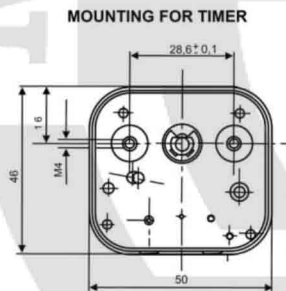

120 minute, 4 vertical contacts,
mounted with two screws M4

Applications: *Battery chargers, ultrasonic cleaners, saunas, tanning beds, medical equipment, dryers, small appliances, and food service equipment.

Standard Features: * max 16 A (active power) and 3 A (for reactive (inductive) power) – 240 V
* max 10 A (active power) 2 A (for reactive (inductive) power) – 400 V
* ¼ HP 120/250 Vac 60Hz
* ambient temperature 125 °C

Certificates: * VDE, ENEC, CSA, UL

Va=8 1/2