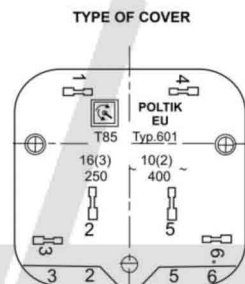

120 minute, 4 vertical contacts,
mounted with two screws M4

Applications: *Battery chargers, ultrasonic cleaners, saunas, tanning beds, medical equipment, dryers, small appliances, and food service equipment.

Standard Features: * max 16 A (active power) and 3 A (for reactive (inductive) power) – 240 V
* max 10 A (active power) 2 A (for reactive (inductive) power) – 400 V
* ¼ HP 120/250 Vac 60Hz
* ambient temperature 125 °C

Certificates: * VDE, ENEC, CSA, UL

Va=8 1/2